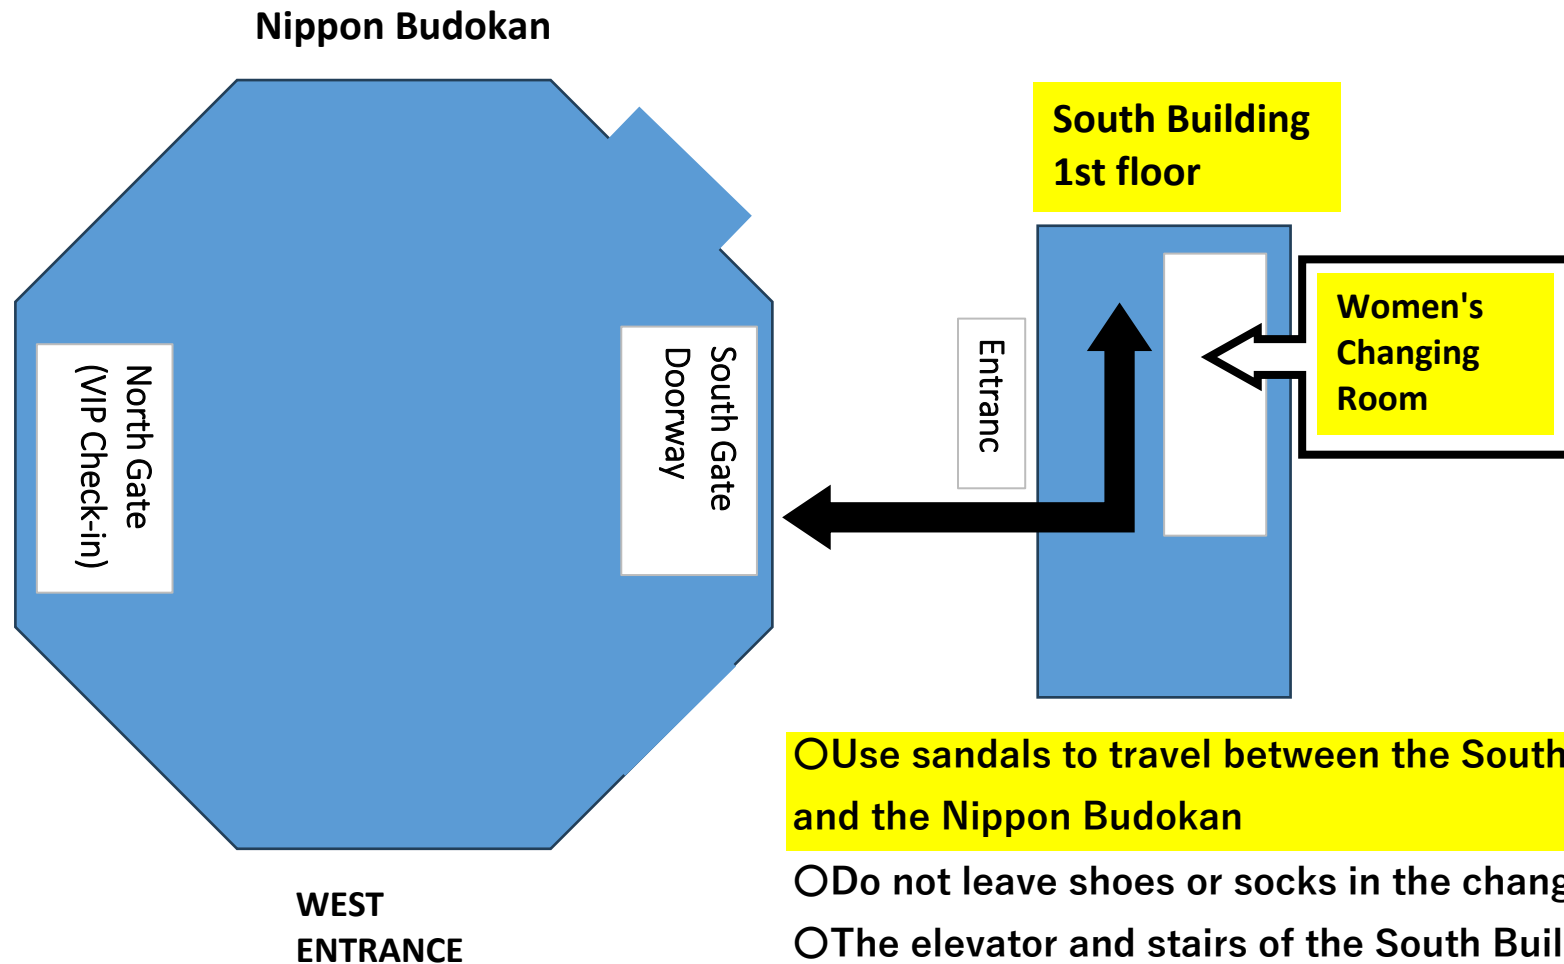

Map for Women's Changing Room (Ground Level)

○ Use sandals to travel between the South Building and the Nippon Budokan

○ Do not leave shoes or socks in the changing room

○ The elevator and stairs of the South Building cannot be used to access the Arena level